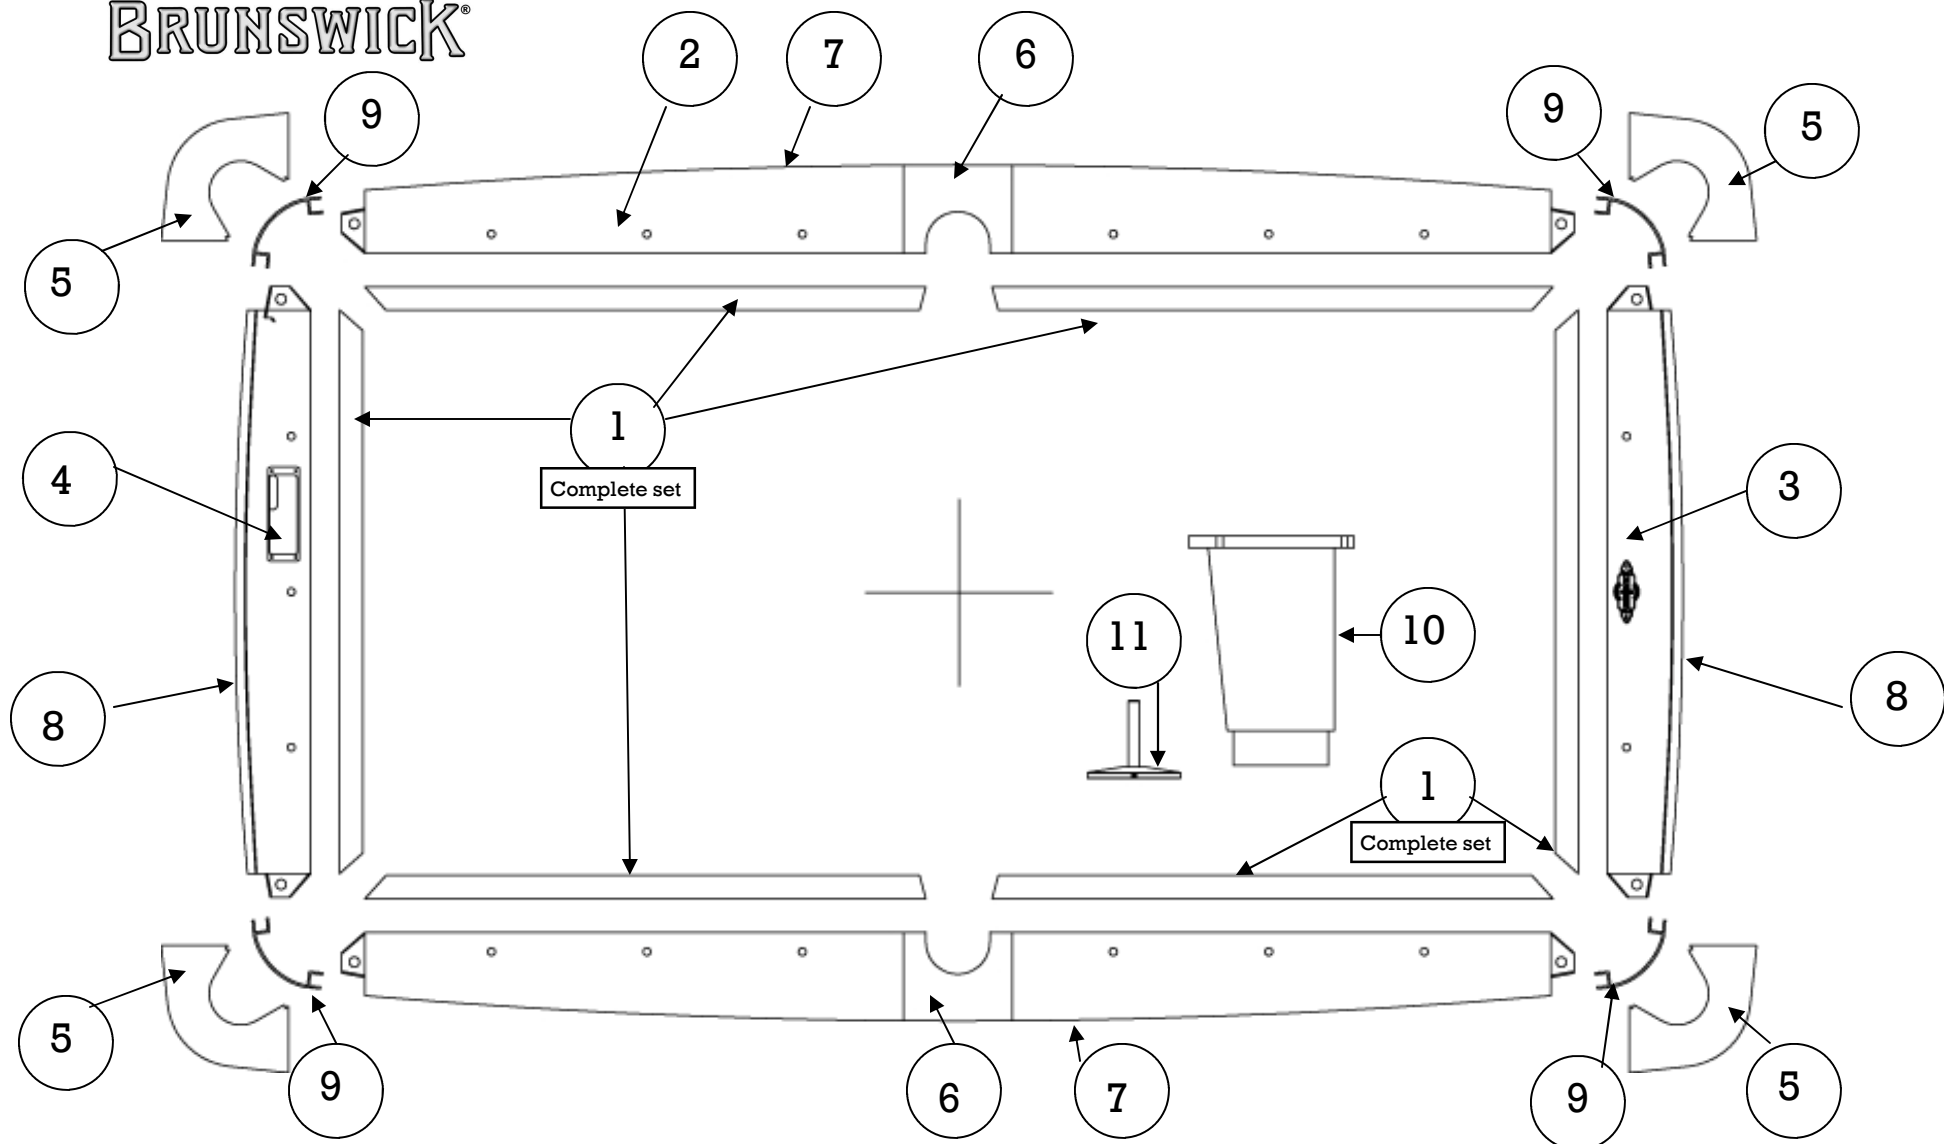

Metro™ Coin BRUNSWICK®

Ref #	Part Number	Description
1	P960260550	Cushion Rail Set 7' (Platinum)
1	P960260555	Cushion Rail Set 8' (Platinum)
1	P960260570	Cushion Rail Set 7' (Uncovered)
1	P960260575	Cushion Rail Set 8' (Uncovered)
1	P960260540	Cushion Rail Set 7' (Platinum)
1	P960260545	Cushion Rail Set 8' (Platinum)
		(For the original tables)
2	960260636	Side Rail (7')
3	990260638	End Rail w/Brunswick Logo (7')
4	960260640	End Rail w/LCD Cut Out
4	880200605	LCD Display
5	720200520	Casting, Corner
	710200415	Corner Pocket Liner
6	720200525	Casting, Center
	710200420	Center Pocket Liner
7	720202900	Side Rail Trim (7')
7	720202930	Side Rail Trim (8')
8	720202910	End Rail Trim (7')
8	720202935	End Rail Trim (8')
9	720202920	Down Corner
	710200700	Gulley Boot Set
	980203866	66" Platinum Cloth (Valley Ultra)
	980200350	Chalk, Silver Cup Charcoal
10	980250000	Leg Assy (set of 4)
11	890260000	Leveler
	030250000	Pocket Liner/Ball Drop Update Kit
	980000530	Lock 106
	030000130	Key 106
	800260000	Side Moon