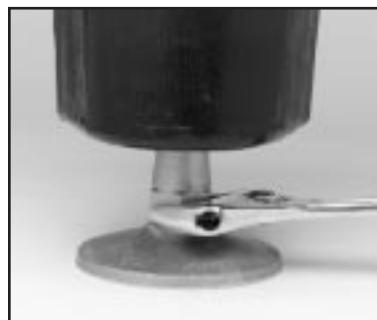

The perfect size for the smaller environment. Cues and balls are included.

**VALLEY
DYNAMO**
A DIVISION OF BRUNSWICK BILLIARDS

www.valley-dynamo.com

Commercial Quality Home Pool Tables

- Quality cushions ensure better bounce, livelier play and longer ball travel that is preferred in championship play.
- Cue ball is the same size and weight as the object ball; players can work the ball better with more English.
- Special leg levelers eliminate the need to lift the table to level it.
- Hardwood rails are screwed into the table for stronger construction and easy replacement.

Optional Accessory Package

Part Number **02020ACCP** includes
4 cue sticks, Ball Set, Triangle and Chalk.

Adjustable Leg Levelers

Professional quality leg levelers simplify leveling and prevents having to lift the table to level it.